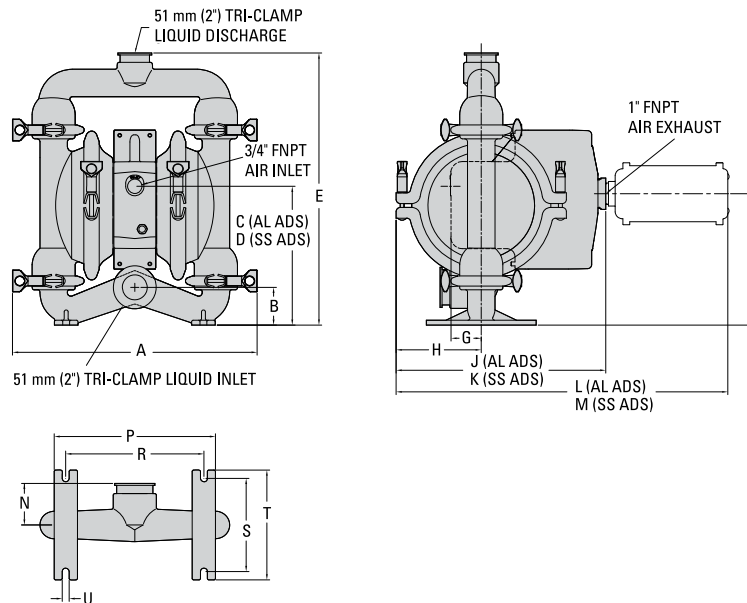

#### DIMENSIONS

ITEM	METRIC (mm)	STANDARD (inch)
A	368	14.5
B	64	2.5
C	225	8.9
D	231	9.1
E	429	16.9
F	213	8.4
G	48	1.9
H	138	5.4
J	340	13.4
K	327	12.9
L	537	21.1
M	525	20.7
N	51	2.0
P	262	10.3
R	224	8.8
S	150	5.9
T	178	7.0
U	10	0.4
V	48	1.9
W	338	13.3
X	224	8.8
Y	155	6.1
Z	193	7.6
AA	13	0.5

### PUMP DATA

#### Specifications:

Height..... 429 mm (16.9")  
 Width..... 368 mm (14.5")  
 Depth..... Aluminum ADS 327 mm (12.9")  
               Stainless Steel ADS 315 mm (12.4")  
 Est. Ship Weight... Aluminum 21 kg (46 lbs)  
                           316 Stainless Steel 28 kg (62 lbs)  
                           Cast Iron 30 kg (66 lbs)  
 Air Inlet ..... 3/4"  
 Liquid Inlet..... 1-1/2"  
 Liquid Outlet..... 1-1/4"

#### DIMENSIONS

ITEM	METRIC (mm)	STANDARD (inch)
A	396	15.6
B	64	2.5
C	225	8.9
D	231	9.1
E	442	17.4
F	213	8.4
G	48	1.9
H	138	5.4
J	340	13.4
K	327	12.9
L	527	21.1
M	525	20.7
N	67	2.7
P	261	10.3
R	224	8.8
S	151	5.9
T	178	7.0
U	10	0.4