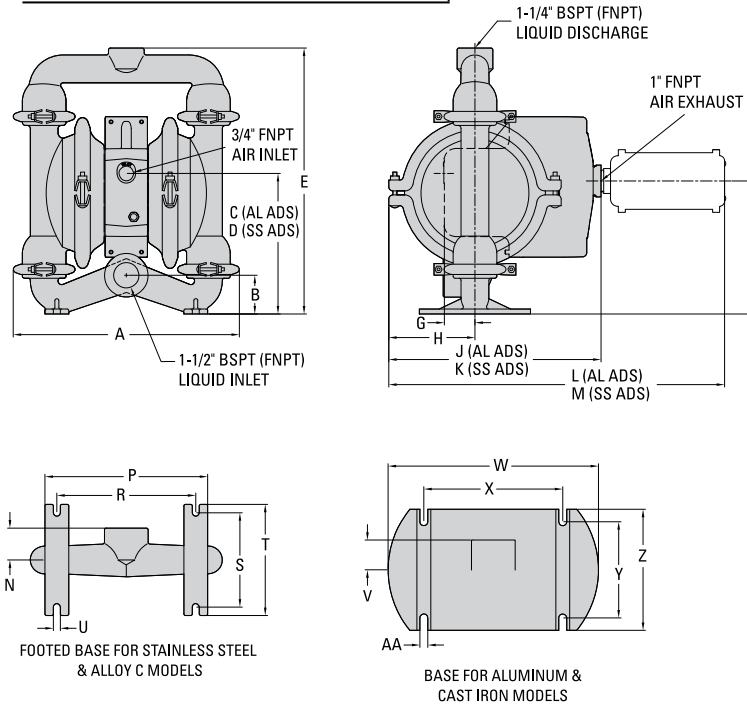

## PS4 ORIGINAL METAL PUMP

**38 mm (1-1/2") Pump**  
**Maximum Flow Rate:**  
**375 lpm (99 gpm)**

### DIMENSIONAL DRAWING

#### DIMENSIONS

ITEM	METRIC (mm)	STANDARD (inch)
A	368	14.5
B	64	2.5
C	225	8.9
D	231	9.1
E	429	16.9
F	213	8.4
G	48	1.9
H	138	5.4
J	340	13.4
K	327	12.9
L	537	21.1
M	525	20.7
N	51	2.0
P	262	10.3
R	224	8.8
S	150	5.9
T	178	7.0
U	10	0.4
V	48	1.9
W	338	13.3
X	224	8.8
Y	155	6.1
Z	193	7.6
AA	13	0.5

#### Specifications:

Height..... 429 mm (16.9")  
 Width..... 368 mm (14.5")  
 Depth..... Aluminum ADS 327 mm (12.9")  
               Stainless Steel ADS 315 mm (12.4")  
 Est. Ship Weight... Aluminum 21 kg (46 lbs)  
                           316 Stainless Steel 28 kg (62 lbs)  
                           Cast Iron 30 kg (66 lbs)  
 Air Inlet ..... 3/4"  
 Liquid Inlet..... 1-1/2"  
 Liquid Outlet..... 1-1/4"