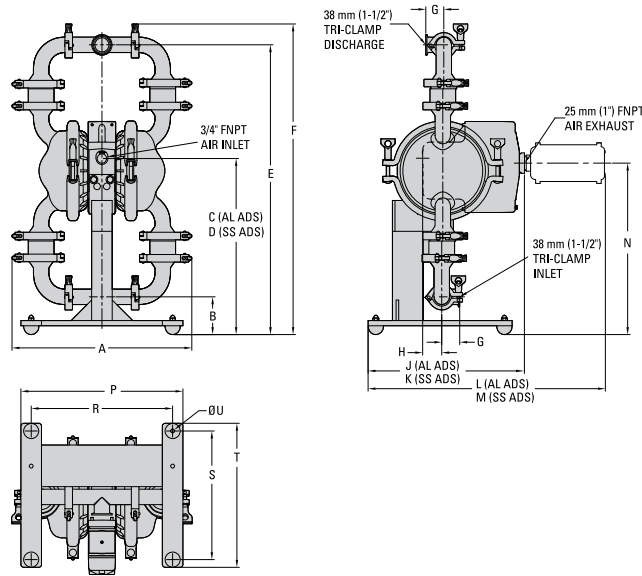

PS4 HYGIENIC SERIES METAL PUMP

38 mm (1-1/2") Pump
Maximum Flow Rate:
357 lpm (94.4 gpm)

DIMENSIONAL DRAWING

PS4 Saniflo™ HS Vertically-Mounted, Center-Ported with Ball/Mushroom Valve, Fixed Stand

DIMENSIONS

ITEM	METRIC (mm)	STANDARD (inch)
A	440	17.5
B	93	3.7
C	435	17.1
D	441	17.4
E	716	28.2
F	767	30.2
G	45	1.8
H	47	1.9
J	386	15.2
K	374	14.7
L	586	23.1
M	573	22.6
N	423	16.7
P	400	15.8
R	349	13.8
S	318	12.5
T	356	14.0
U	Ø10	Ø0.4

LW0242 REV. B

PUMP DATA

Specifications:

Height..... 767 mm (30.2")
 Width..... 440 mm (17.5")
 Depth..... Aluminum ADS 386 mm (15.2")
 Stainless Steel ADS 374 mm (14.7")
 Ship Weight..... 51 kg (112 lbs)
 Air Inlet 19 mm (3/4")
 Inlet.....38 mm (1-1/2")
 Outlet.....38 mm (1-1/2")

PS4 Saniflo™ HS Vertically-Mounted, Center-Ported with Ball/Mushroom Valve, Swivel Stand

DIMENSIONS

ITEM	METRIC (mm)	STANDARD (inch)
A	440	17.5
B	190	7.5
C	531	20.9
D	538	21.2
E	812	32.0
F	864	34.0
G	45	1.8
H	47	1.9
J	522	20.5
K	509	20.0
L	721	28.4
M	709	27.9
N	520	20.5
P	400	15.8
R	349	13.8
S	394	15.5
T	432	17.0
U	Ø10	Ø0.4