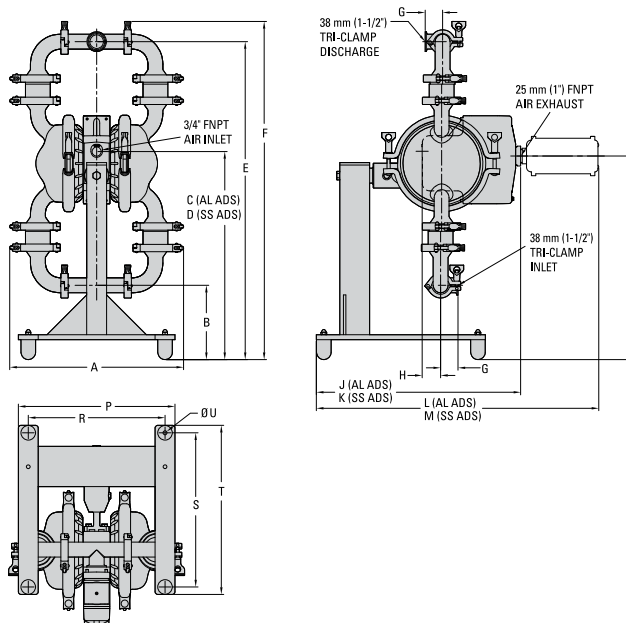

PS4 HYGIENIC SERIES METAL PUMP

38 mm (1-1/2") Pump
Maximum Flow Rate:
357 lpm (94.4 gpm)

DIMENSIONAL DRAWING

PS4 Saniflo™ HS Vertically-Mounted, Center-Ported with Ball/Mushroom Valve, Fixed Stand

DIMENSIONS

ITEM	METRIC (mm)	STANDARD (inch)
A	440	17.5
B	93	3.7
C	435	17.1
D	441	17.4
E	716	28.2
F	767	30.2
G	45	1.8
H	47	1.9
J	386	15.2
K	374	14.7
L	586	23.1
M	573	22.6
N	423	16.7
P	400	15.8
R	349	13.8
S	318	12.5
T	356	14.0
U	Ø10	Ø0.4

LW0242 REV. B

PUMP DATA

Specifications:

Height..... 767 mm (30.2")
 Width..... 440 mm (17.5")
 Depth..... Aluminum ADS 386 mm (15.2")
 Stainless Steel ADS 374 mm (14.7")
 Ship Weight..... 51 kg (112 lbs)
 Air Inlet 19 mm (3/4")
 Inlet.....38 mm (1-1/2")
 Outlet.....38 mm (1-1/2")

PS4 Saniflo™ HS Vertically-Mounted, Center-Ported with Ball/Mushroom Valve, Swivel Stand

DIMENSIONS

ITEM	METRIC (mm)	STANDARD (inch)
A	440	17.5
B	190	7.5
C	531	20.9
D	538	21.2
E	812	32.0
F	864	34.0
G	45	1.8
H	47	1.9
J	522	20.5
K	509	20.0
L	721	28.4
M	709	27.9
N	520	20.5
P	400	15.8
R	349	13.8
S	394	15.5
T	432	17.0
U	Ø10	Ø0.4