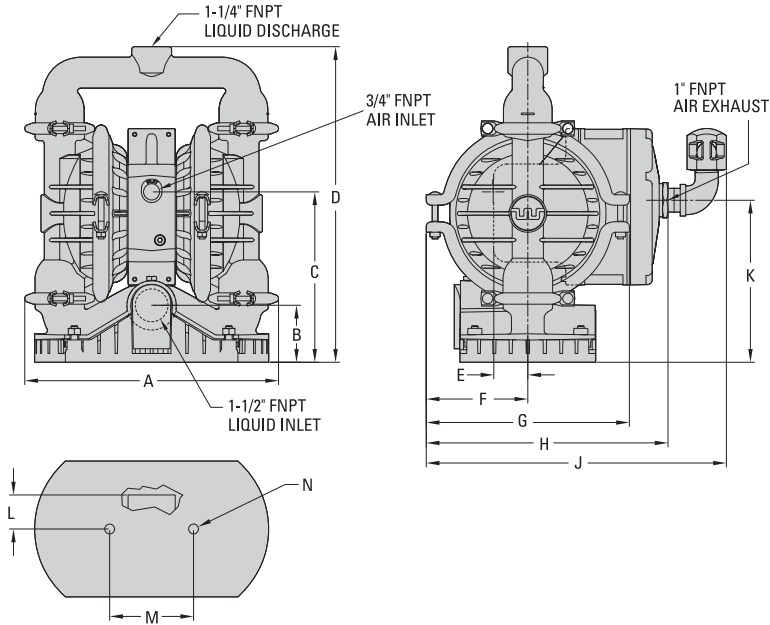

PS4 STALLION® ORIGINAL™ METAL PUMP

38 mm (1-1/2") Pump
Maximum Flow Rate:
307 lpm (81 gpm)

DIMENSIONAL DRAWING

PS4 Stallion Metal

DIMENSIONS

ITEM	METRIC (mm)	STANDARD (inch)
A	366	14.4
B	81	3.2
C	245	9.6
D	455	17.9
E	48	1.9
F	147	5.8
G	292	11.5
H	348	13.7
J	432	17.0
K	233	9.2
L	48	1.0
M	122	4.8
N	15 DIA.	0.6 DIA.

LW0261 REV. B

PUMP DATA

Specifications:

Height.....455 mm (17.9")
 Width.....366 mm (14.4")
 Depth.....432 mm (17.0")
 Ship Weight.....Aluminum 22 kg (49 lb)
 Ductile Iron 30 kg (66 lb)
 Air Inlet19 mm (3/4")
 Inlet.....38 mm (1-1/2")
 Outlet.....38 mm (1-1/2")